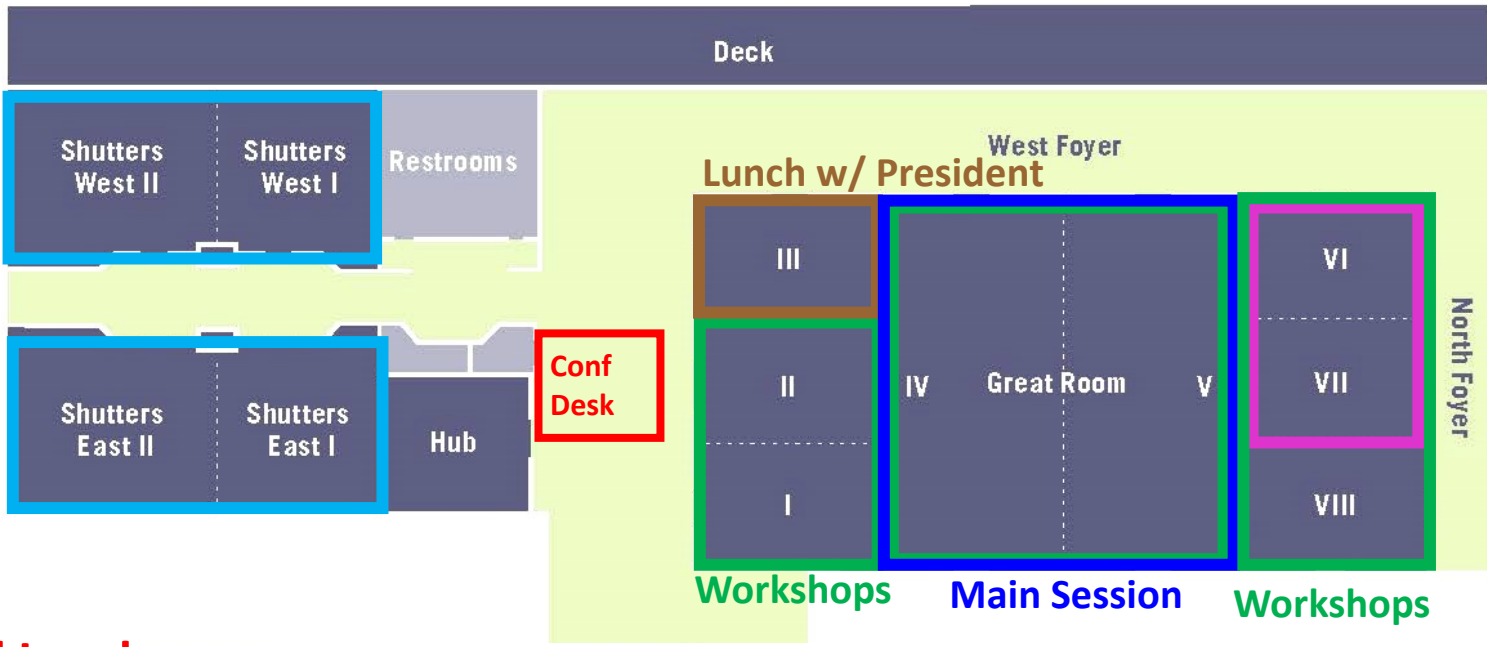

Leadership Training

Meals

Nursery (West 1)
Children (West 2)
Youth (East 1 & 2)

Prayer Ministry
(In Great Room 6 & 7 on Sunday only)

Second Level

**HOTEL
ENTRANCE/
FRONT DESK**